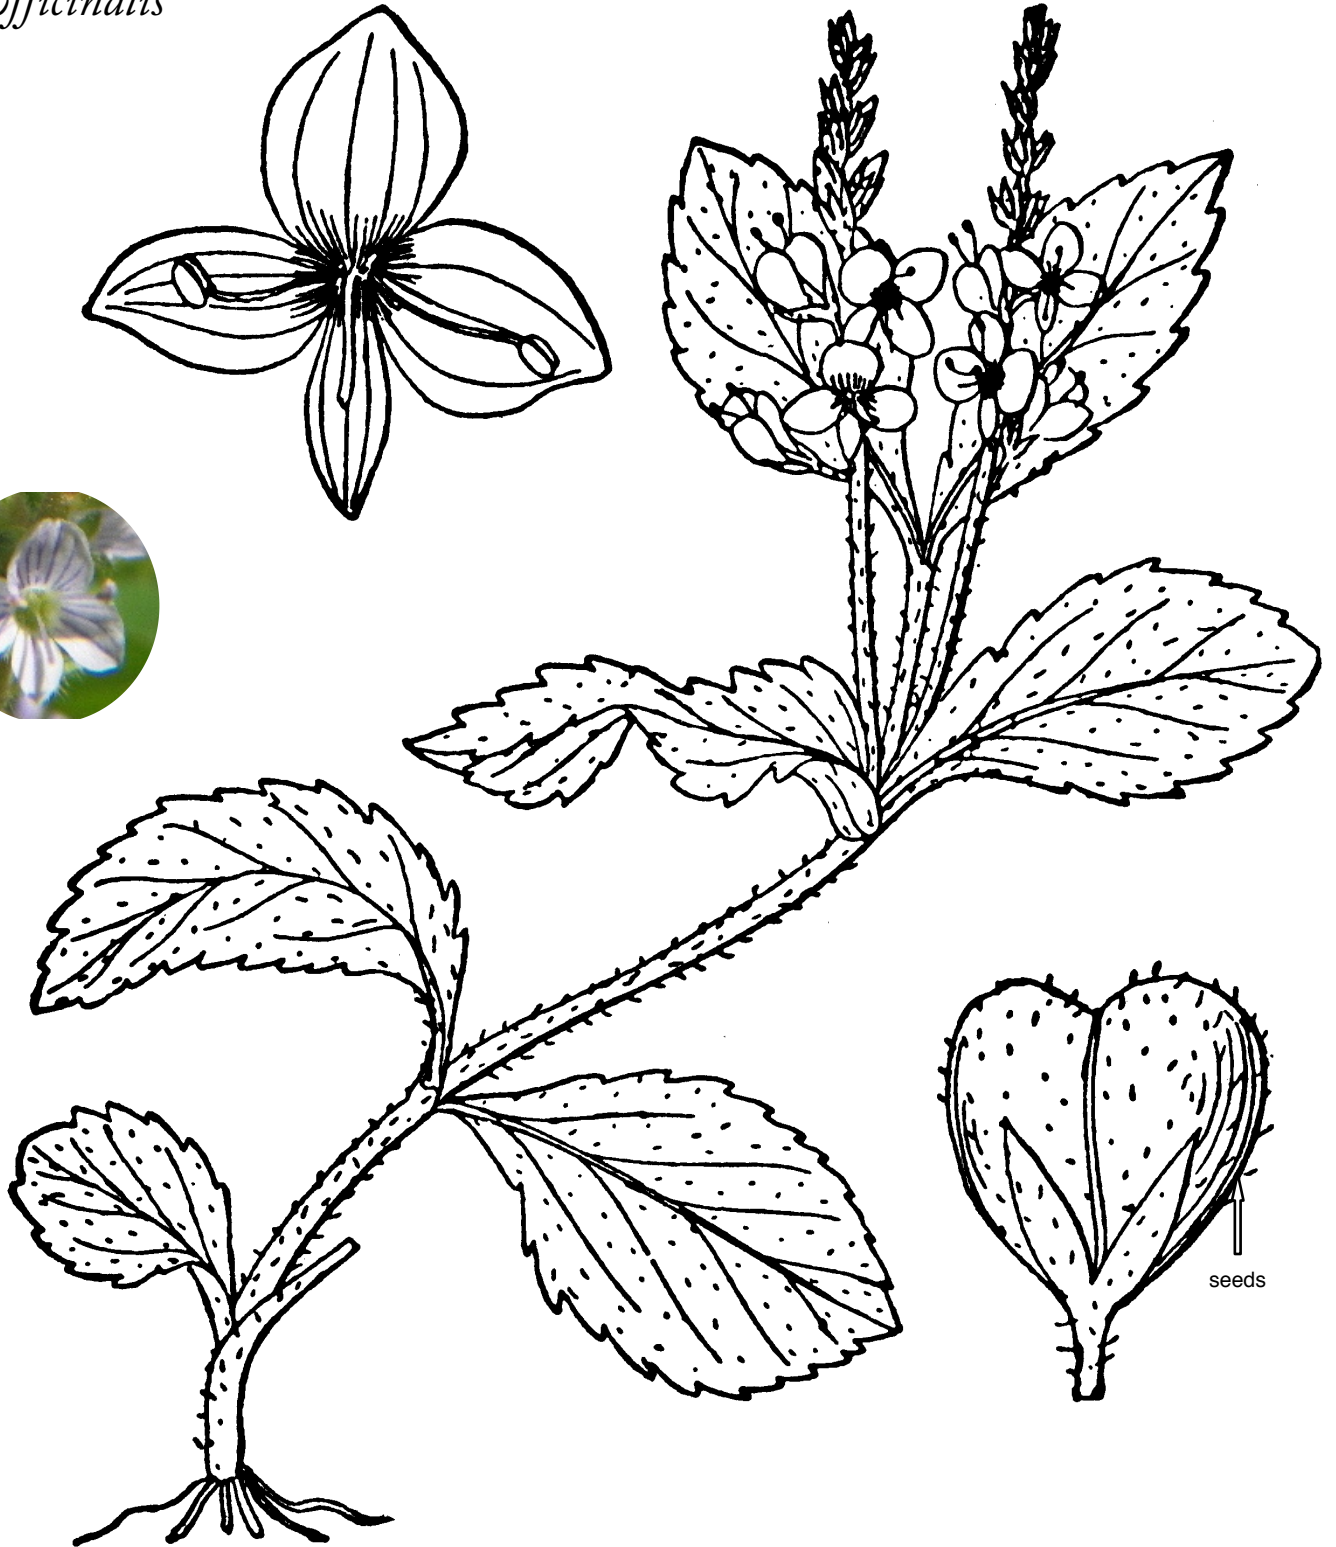

Common speedwell

Thé d'Europe

*Veronica officinalis*

This species of veronica blooms from June to August along roadside and other dry disturbed habitats. It is Euraisian in origin. The plant spreads by creeping along the ground, rooting at the nodes and forming dense mats. Common speedwell was used for centuries as a cure-all medicinal, it is not often used as a medicinal today. It was also claimed to repel witches, demons, devils and other assorted bogeymen.